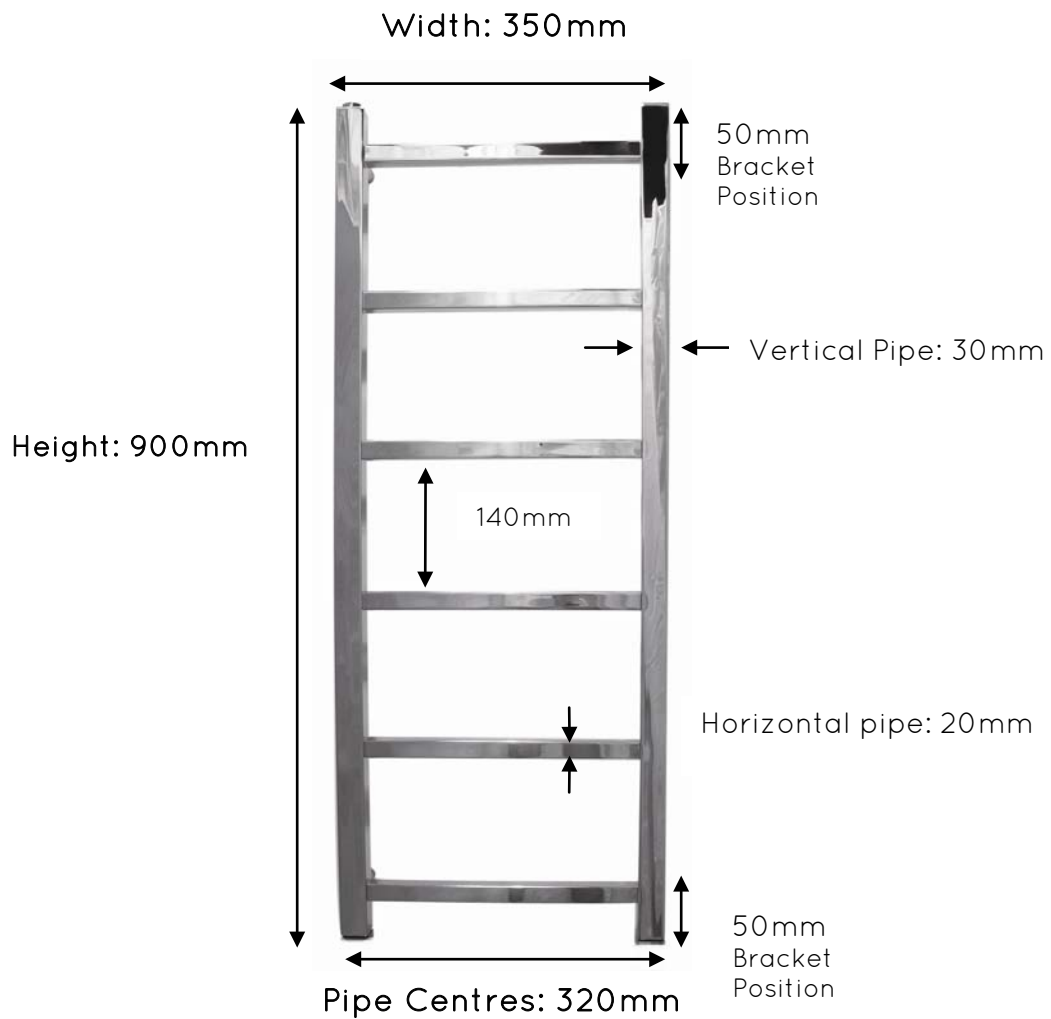

JIS EUROPE
100% STAINLESS STEEL

EST 1997

HEATED TOWEL RAILS

Brunswick 900mm x 350mm

Overall Projection: 70mm - 95mm
Pipe Centres from the Wall: 56mm - 82mm