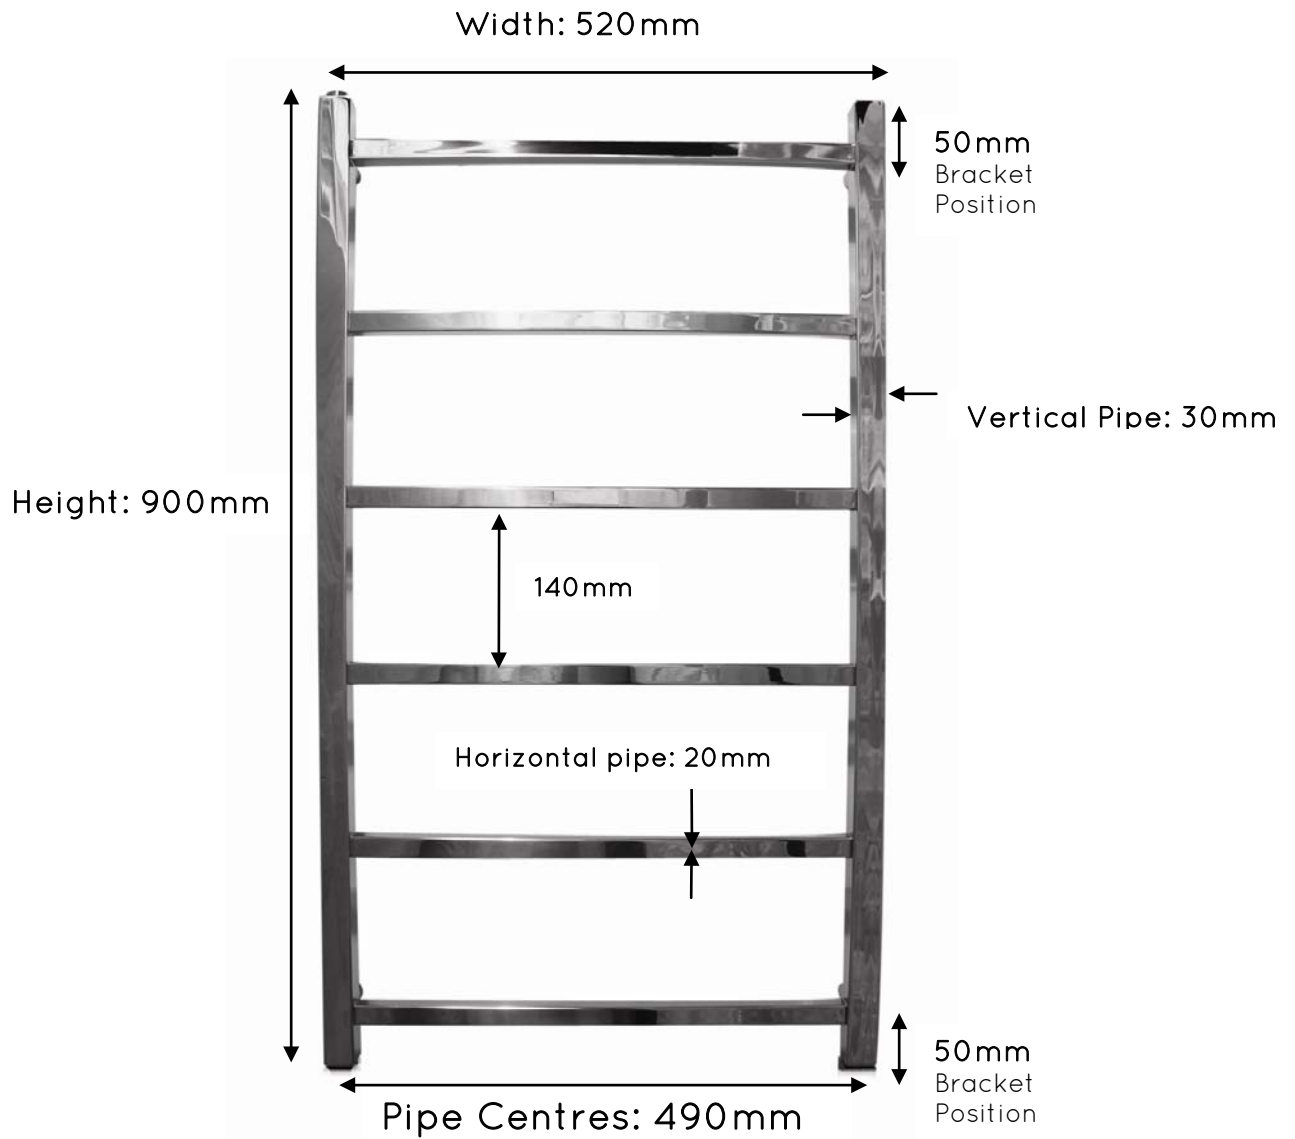

Brunswick 900mm x 520mm

Overall Projection: 70mm - 95mm  
Pipe Centres from the Wall: 56mm - 82mm

JIS EUROPE  
100% STAINLESS STEEL  
— EST 1997 —

HEATED TOWEL RAILS

Brunswick 1250mm x 350mm

JIS EUROPE  
100% STAINLESS STEEL

## Brunswick 1250mm x 520mm

Width: 520mm

Overall Projection: 70mm - 95mm  
Pipe Centres from the Wall: 56mm - 82mm

JIS EUROPE  
100% STAINLESS STEEL  
— EST 1997 —

HEATED TOWEL RAILS

**Brunswick 1650mm x 350mm**

## Brunswick 1650mm x 520mm

Width: 520mm

25mm  
Bracket  
Position

Vertical Pipe Ø: 30mm

Height: 1650mm

Horizontal pipe Ø: 20mm

140mm

25mm  
Bracket  
Position

Pipe Centres 490mm

Overall Projection:  
70mm - 95mm  
Pipe Centres from  
the Wall: 56mm -  
82mm