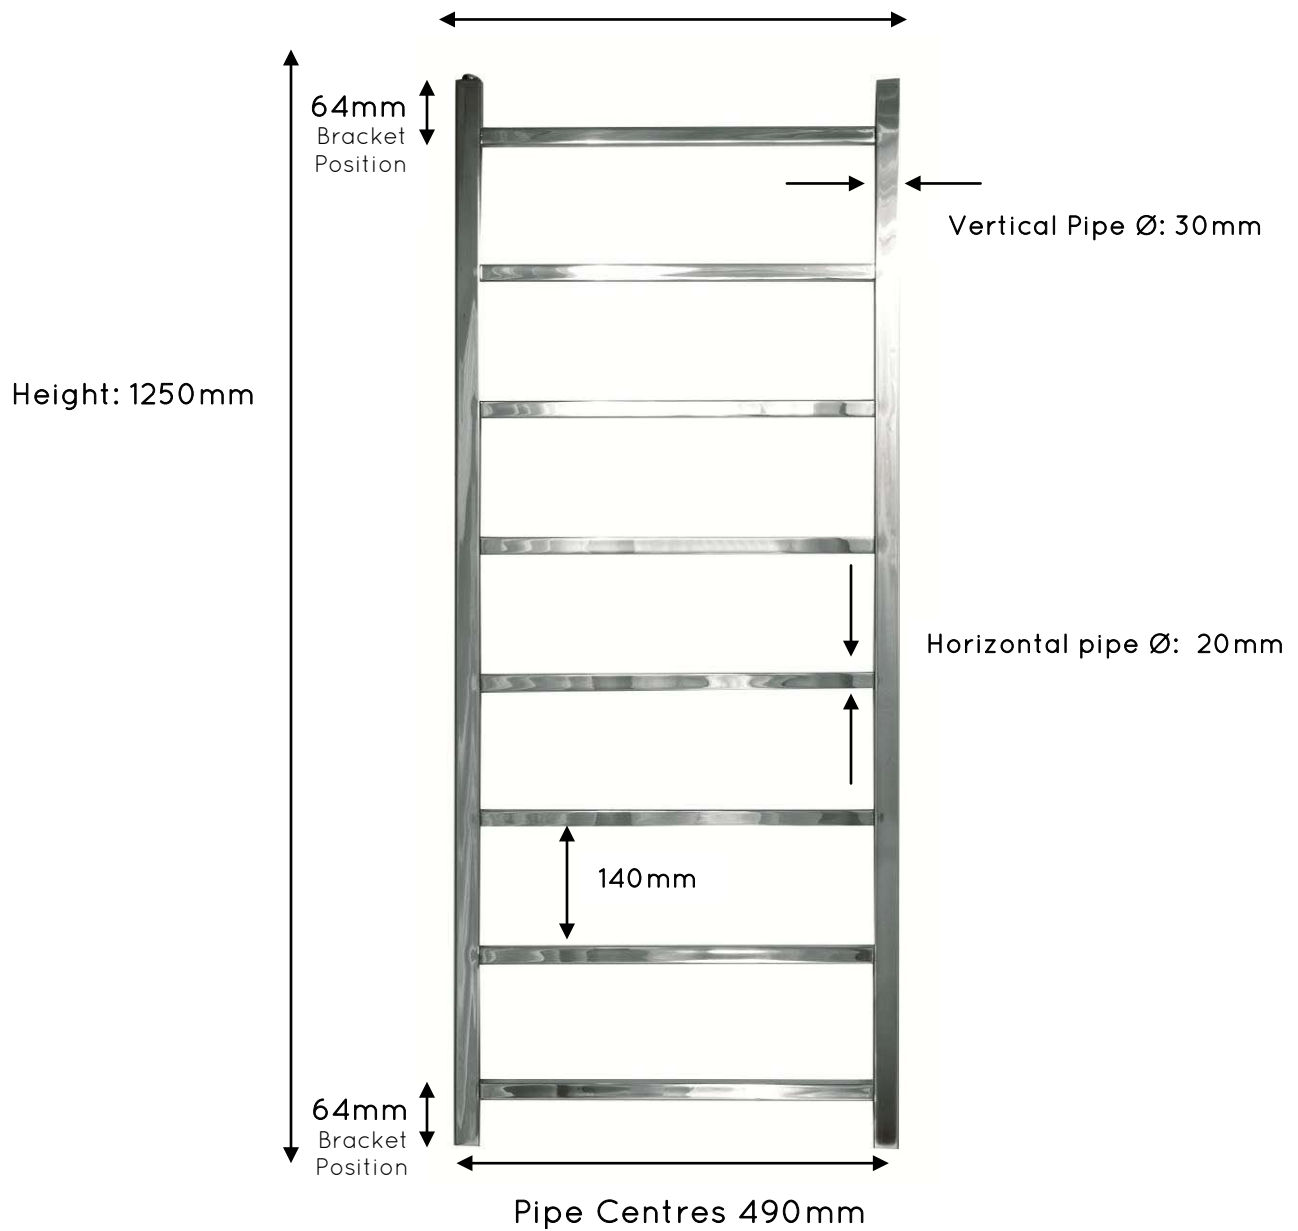

Brunswick 900mm x 520mm

Overall Projection: 70mm - 95mm  
Pipe Centres from the Wall: 56mm - 82mm

JIS EUROPE  
100% STAINLESS STEEL  
— EST 1997 —

HEATED TOWEL RAILS

Brunswick 1250mm x 350mm

JIS EUROPE  
100% STAINLESS STEEL

## Brunswick 1250mm x 520mm

Width: 520mm

Overall Projection: 70mm - 95mm  
Pipe Centres from the Wall: 56mm - 82mm

JIS EUROPE  
100% STAINLESS STEEL  
— EST 1997 —

HEATED TOWEL RAILS

**Brunswick 1650mm x 350mm**

## Brunswick 1650mm x 520mm

Width: 520mm

25mm  
Bracket  
Position

Vertical Pipe Ø: 30mm

Height: 1650mm

Horizontal pipe Ø: 20mm

140mm

25mm  
Bracket  
Position

Pipe Centres 490mm

Overall Projection:  
70mm - 95mm  
Pipe Centres from  
the Wall: 56mm -  
82mm