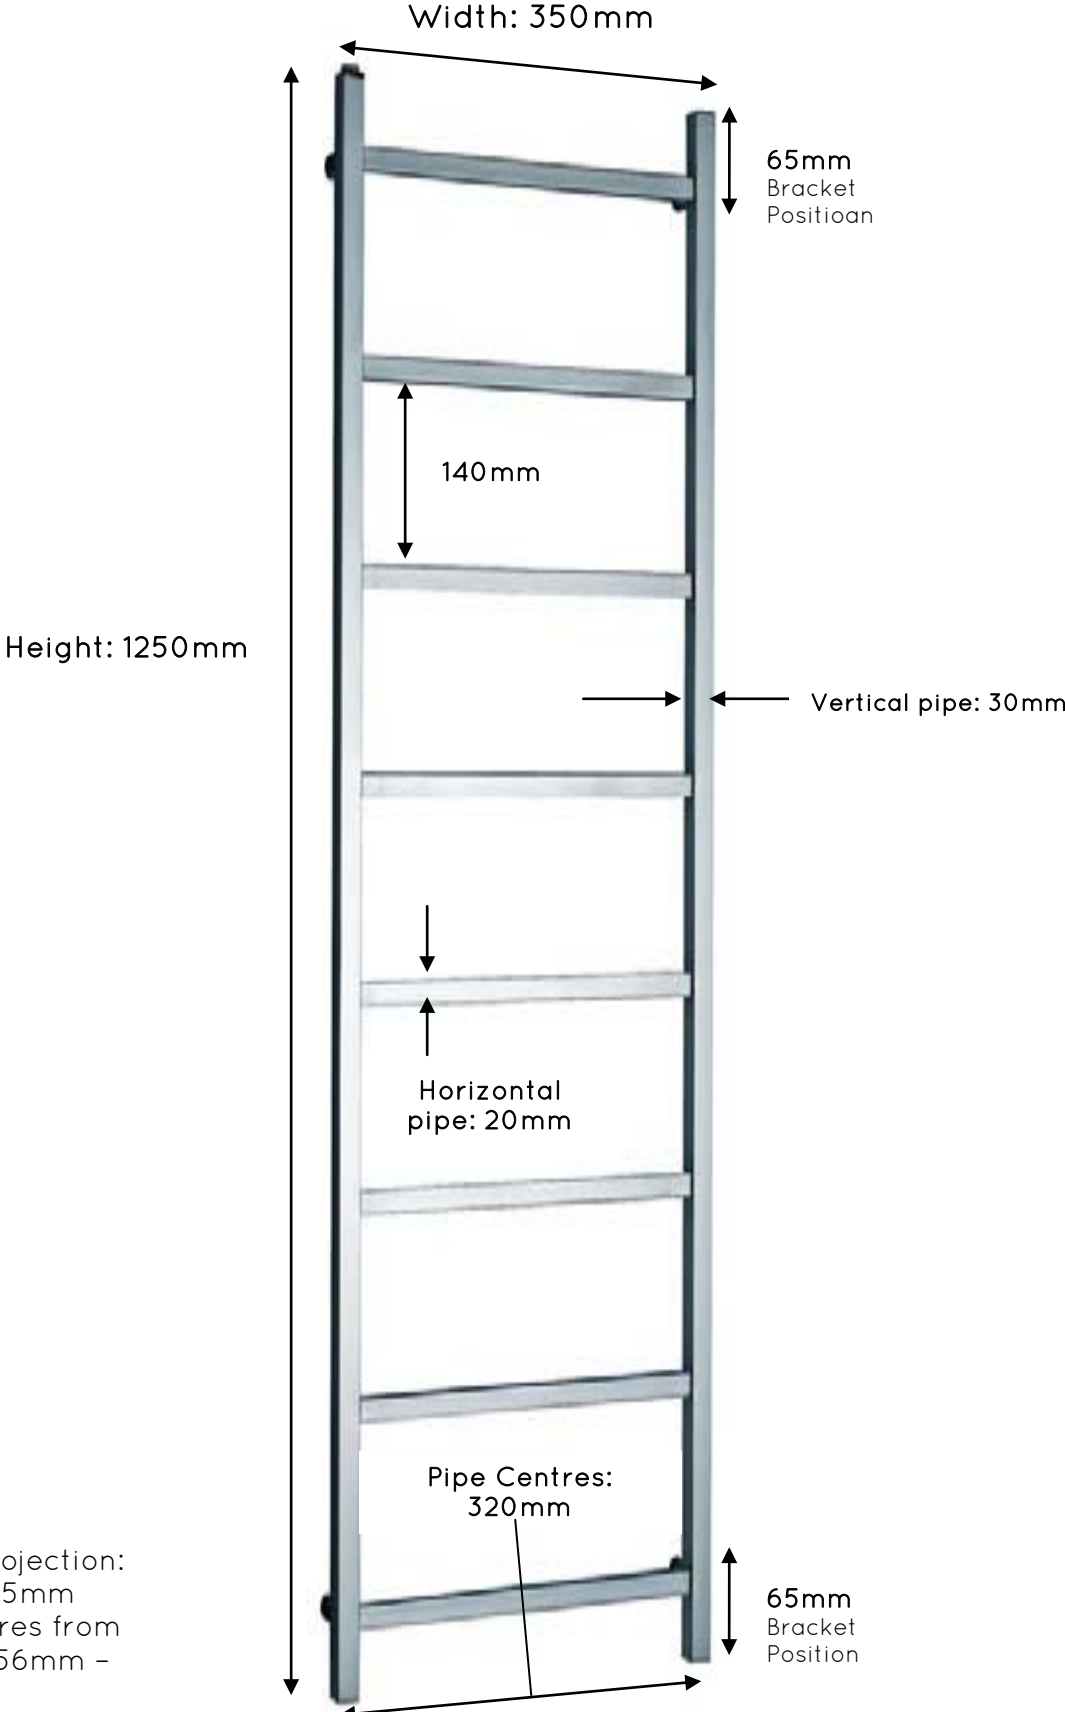

Brunswick 900mm x 520mm

Overall Projection: 70mm - 95mm  
Pipe Centres from the Wall: 56mm - 82mm

JIS EUROPE  
100% STAINLESS STEEL  
— EST 1997 —

HEATED TOWEL RAILS

Brunswick 1250mm x 350mm

JIS EUROPE  
100% STAINLESS STEEL

## Brunswick 1250mm x 520mm

Width: 520mm

Overall Projection: 70mm - 95mm  
Pipe Centres from the Wall: 56mm - 82mm

JIS EUROPE  
100% STAINLESS STEEL  
— EST 1997 —

HEATED TOWEL RAILS

**Brunswick 1650mm x 350mm**

## Brunswick 1650mm x 520mm

Width: 520mm

25mm  
Bracket  
Position

Vertical Pipe Ø: 30mm

Height: 1650mm

Horizontal pipe Ø: 20mm

140mm

25mm  
Bracket  
Position

Pipe Centres 490mm

Overall Projection:  
70mm - 95mm  
Pipe Centres from  
the Wall: 56mm -  
82mm