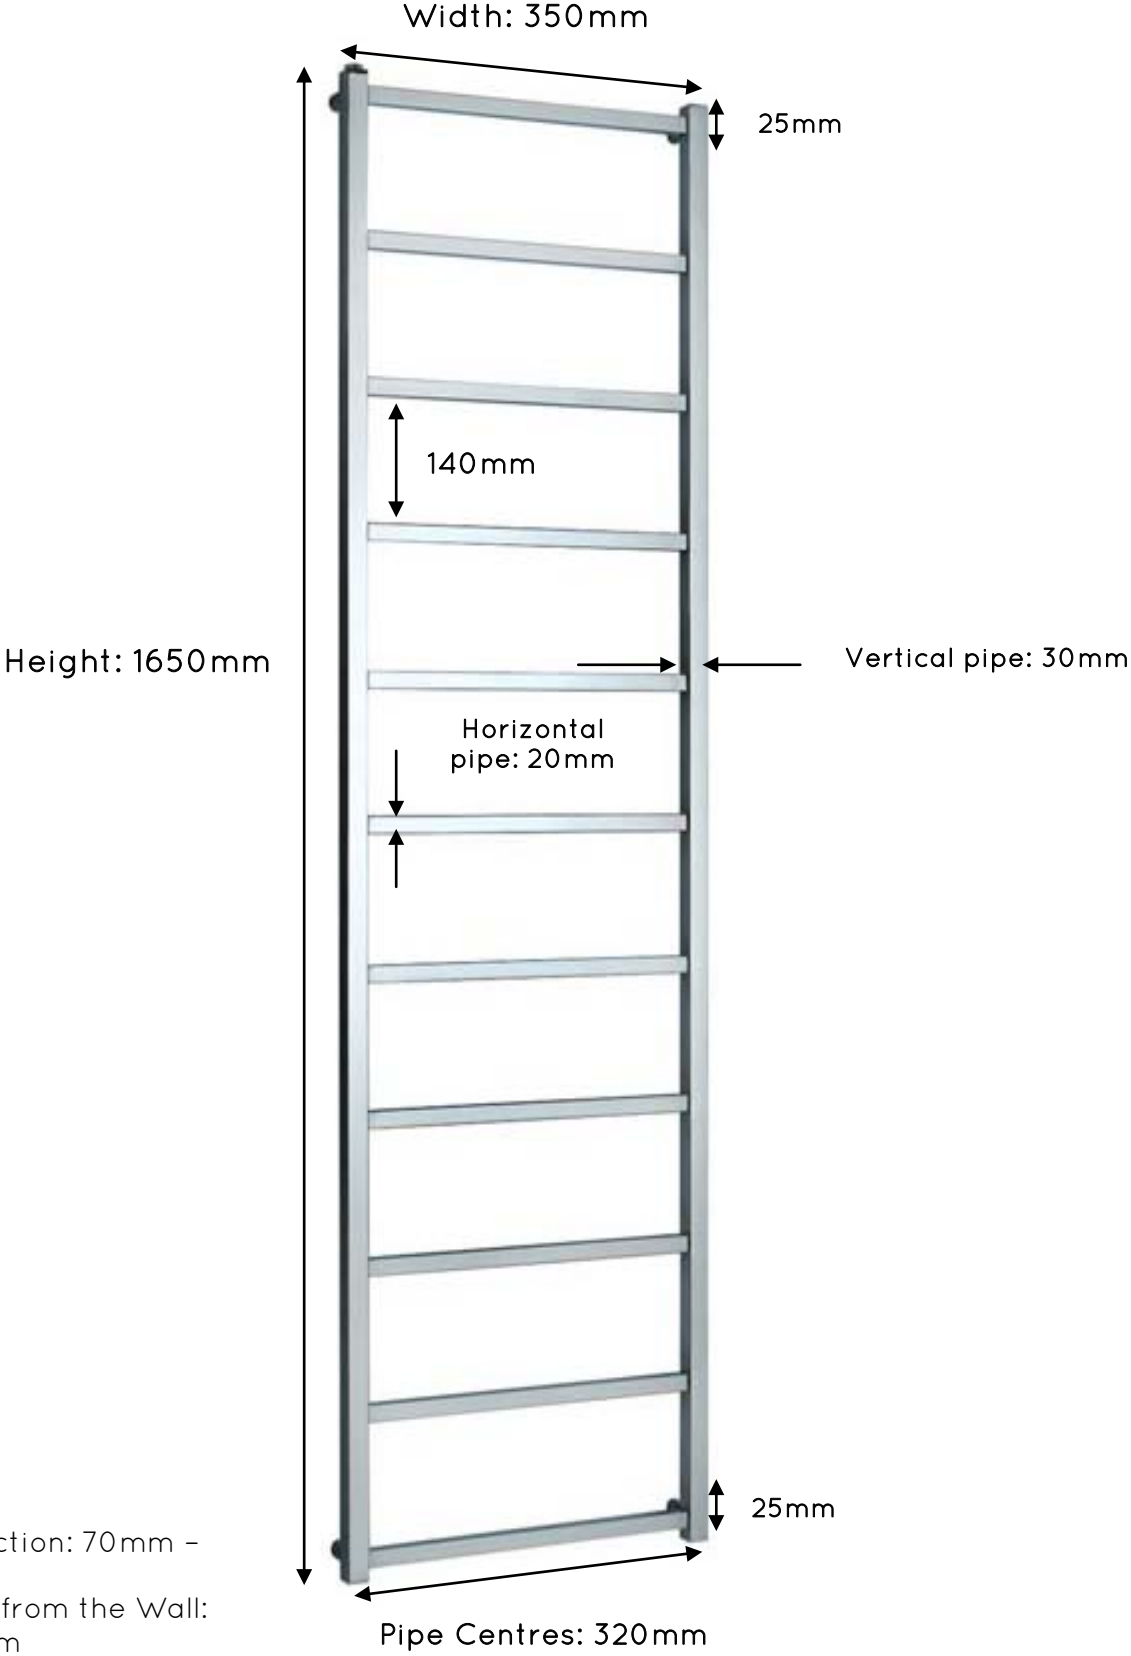

Brunswick 900mm x 520mm

Overall Projection: 70mm - 95mm  
Pipe Centres from the Wall: 56mm - 82mm

JIS EUROPE  
100% STAINLESS STEEL  
— EST 1997 —

HEATED TOWEL RAILS

Brunswick 1250mm x 350mm

JIS EUROPE  
100% STAINLESS STEEL

## Brunswick 1250mm x 520mm

Width: 520mm

Overall Projection: 70mm - 95mm  
Pipe Centres from the Wall: 56mm - 82mm

JIS EUROPE  
100% STAINLESS STEEL  
— EST 1997 —

HEATED TOWEL RAILS

**Brunswick 1650mm x 350mm**

## Brunswick 1650mm x 520mm

Width: 520mm

25mm  
Bracket  
Position

Vertical Pipe Ø: 30mm

Height: 1650mm

Horizontal pipe Ø: 20mm

140mm

25mm  
Bracket  
Position

Pipe Centres 490mm

Overall Projection:  
70mm - 95mm  
Pipe Centres from  
the Wall: 56mm -  
82mm