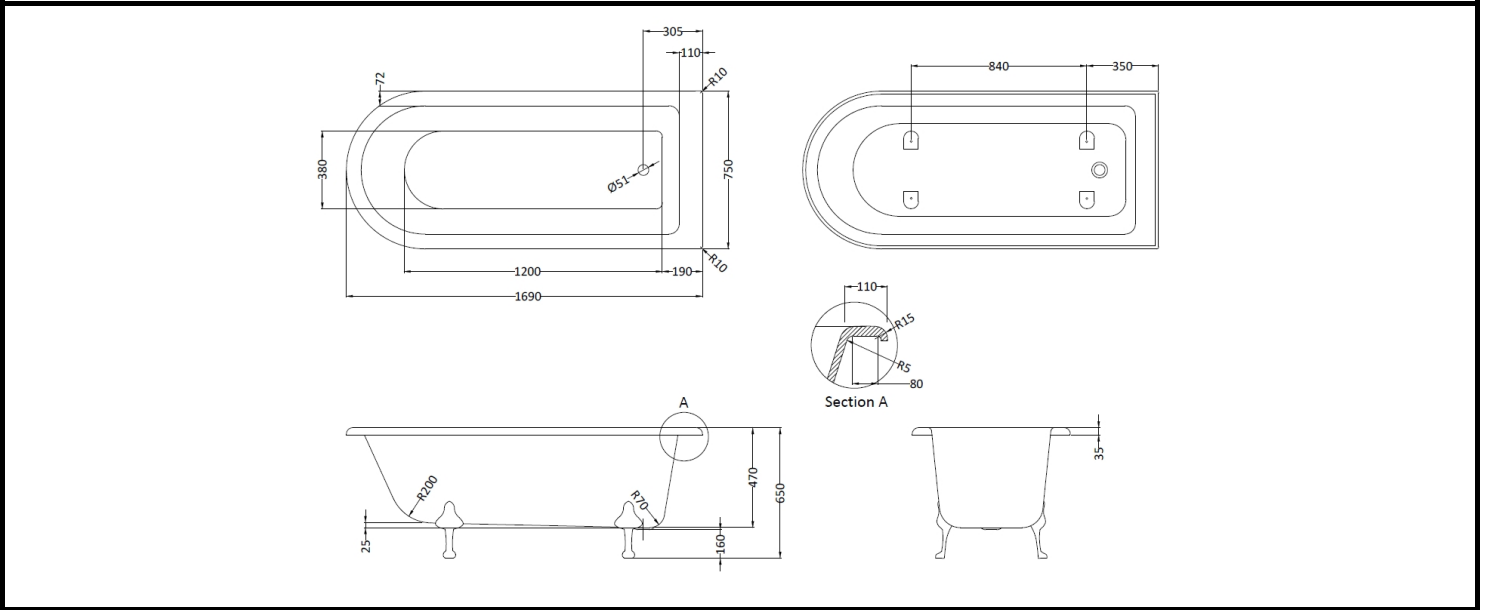

PACKAGING DATA			
Box Colour	Brown Cardboard Sleeve		
Box Qty	1	Label Colour	White Label
Label Size	100 X 50	Label Qty	2

OUTER BOX DIMENSIONS (If Applicable)			
Length (mm)	Width (mm)	Height (mm)	Gross Wgt Kg

PRODUCT DETAILS				
Country of Origin	China	Certification	FSC	N/A
Fitting Instruction	No	Material Colour Ref'	European White	
Product Material	Acrylic	Material Thickness	14mm	
Volume (Ltr)	175L	Displaced Capacity	115L	
Leg Set Inc'	Legset Not Included	Waste Inc'	Waste Not Included	
Drilled/Undrilled	Undrilled For Taps	Includes Grips	No Grips Supplied	
Embossed	No	No of Tapholes	None	
Anti-Slip	No			

CODE: BAU075 +BAU076

DESCRIPTION: 1700 Tye Freestanding Shower Bath

CATEGORY: Baths

PRODUCT DIMENSIONS			
Length (mm)	Width (mm)	Height (mm)	Nett Wgt Kg
1690	750	470	49.6

PACKAGING DIMENSIONS			
Length(mm)	Width (mm)	Height (mm)	Gross Wgt Kg
1690	750	500	47.5

PRODUCT DETAILS				
Country of Origin	China	Certification	FSC	N/A
Fitting Instruction	No	Material Colour Ref	European White	
Product Material	Acrylic	Material Thickness	14mm	
Volume (Ltr)	197	Displaced Capacity	140	
Leg Set Inc'	Legset Not Included	Waste Inc'	Waste Not Included	
Drilled/Undrilled	Undrilled For Taps	Includes Grips	No Grips Supplied	
Embossed	No	No of Tapholes	None	
Anti-Slip	No			