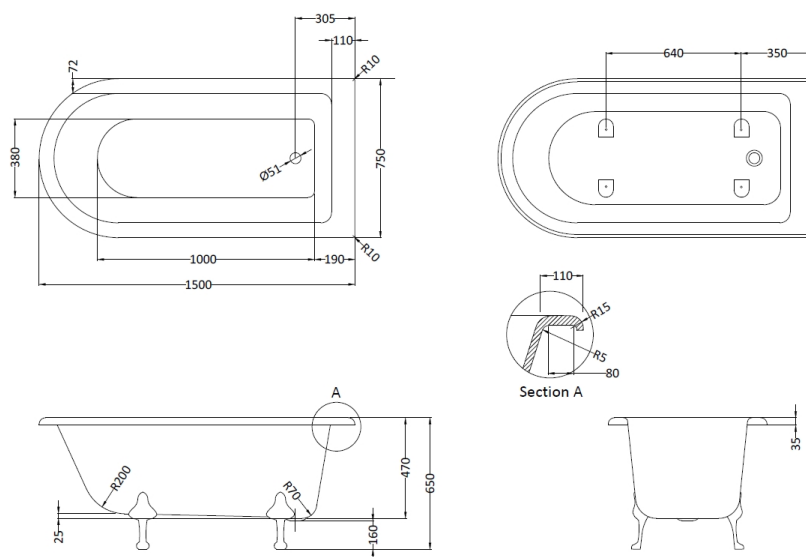

CODE: BAU055 + BAU056

DESCRIPTION: Tye 1500 Freestanding Shower Bath

CATEGORY: Baths

PRODUCT DIMENSIONS			
Length (mm)	Width (mm)	Height (mm)	Nett Wgt Kg
1490	745	490	45.8

PACKAGING DIMENSIONS			
Length(mm)	Width (mm)	Height (mm)	Gross Wgt Kg
1580	750	500	45.8

PACKAGING DATA			
Box Colour	Brown Cardboard Sleeve		
Box Qty	1	Label Colour	White Label
Label Size	100 X 50	Label Qty	2

OUTER BOX DIMENSIONS (If Applicable)			
Length (mm)	Width (mm)	Height (mm)	Gross Wgt Kg

PRODUCT DETAILS				
Country of Origin	China	Certification	FSC	N/A
Fitting Instruction	No	Material Colour Ref'	European White	
Product Material	Acrylic	Material Thickness	14mm	
Volume (Ltr)	175L	Displaced Capacity	115L	
Leg Set Inc'	Legset Not Included	Waste Inc'	Waste Not Included	
Drilled/Undrilled	Undrilled For Taps	Includes Grips	No Grips Supplied	
Embossed	No	No of Tapholes	None	
Anti-Slip	No			

PRODUCT DETAILS				
Country of Origin	China	Certification	FSC	N/A
Fitting Instruction	No	Material Colour Ref	European White	
Product Material	Acrylic	Material Thickness	14mm	
Volume (Ltr)	197	Displaced Capacity	140	
Leg Set Inc'	Legset Not Included	Waste Inc'	Waste Not Included	
Drilled/Undrilled	Undrilled For Taps	Includes Grips	No Grips Supplied	
Embossed	No	No of Tapholes	None	
Anti-Slip	No			