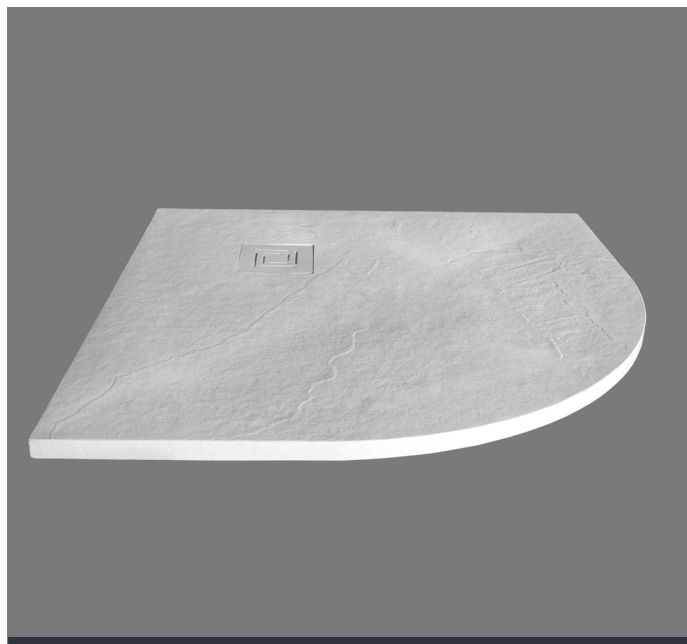

TrueStone

Quadrant Tray

Integrated 90mm
fast flow discreet
waste

25mm height

Colour Options

Slate Black

White

Features:

- Ultra slim - only 25mm in height
- High Grade Stone Resin
- 2 Colour options - White & Slate Black
- Integrated discreet waste
- Comes with 90mm fast flow waste
- Luxurious textured finish
- Can be fitted on or level with floor

TrueStone Quadrant Trays (including waste)

Size, mm	Colour	Order Code
900 x 900	Slate Black	T90QG
900 x 900	White	T90QW