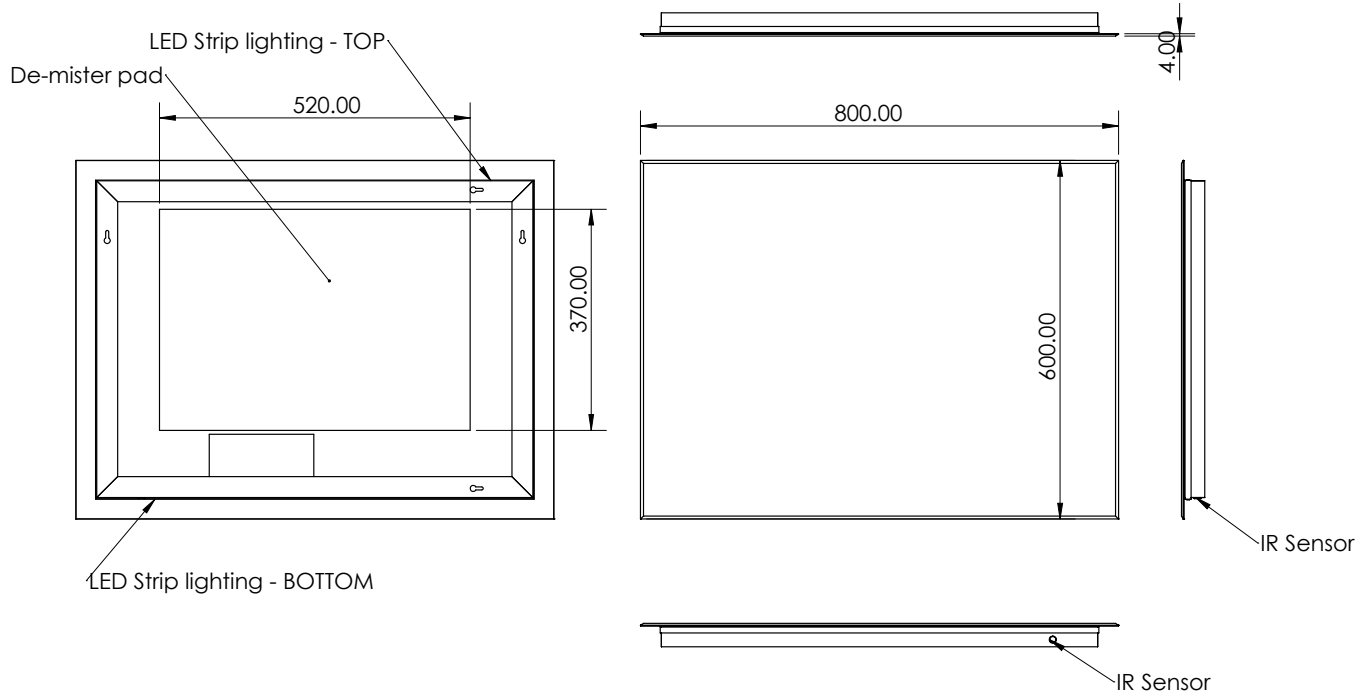

HiB recommend you receive the product before commencing with installation as all sizes and measurements are approximate.
HiB try and ensure all measurements are as accurate as possible.
In the interest of continuous product development, HiB reserves the right to alter specification as necessary. E & OE.

Aura 80

Art no. 79560700

Electrical Safety Information

HiB recommends that all electrical bathroom products should only be fitted by a suitably qualified, Part P registered electrician in accordance with current IEE regulations.

Ensure mains power supply is switched off before starting installation.

Before drilling, ensure there are no hidden cables or pipes in the wall.