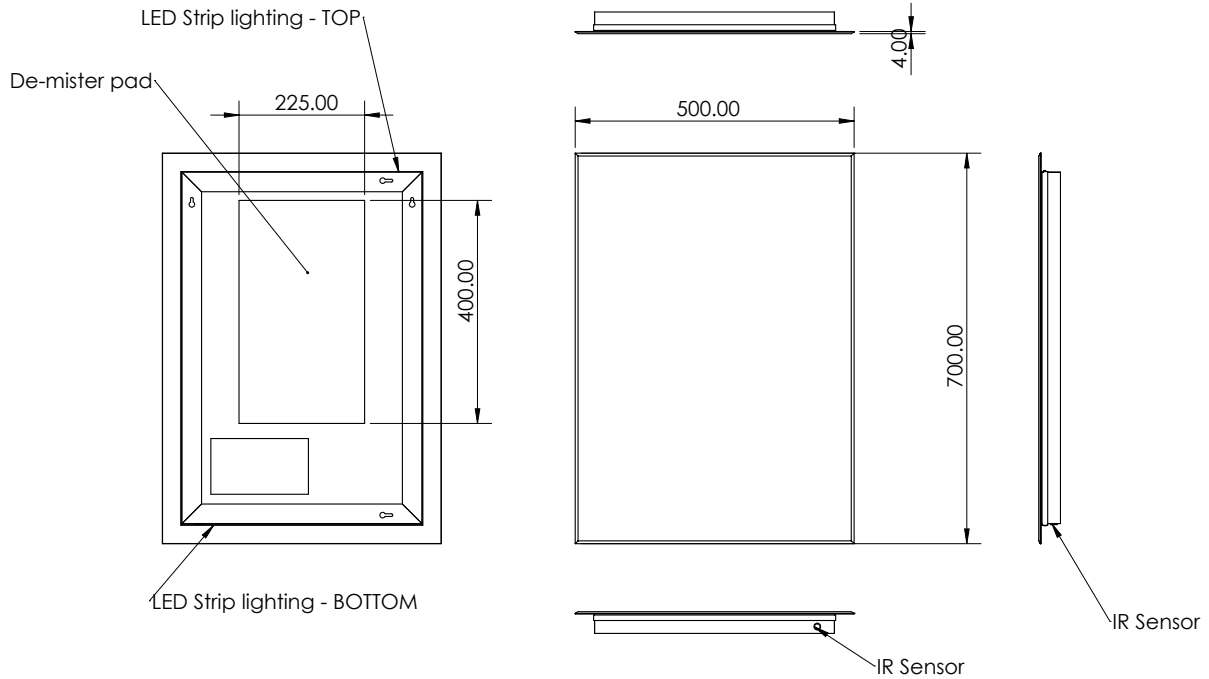

HiB recommend you receive the product before commencing with installation as all sizes and measurements are approximate.
HiB try and ensure all measurements are as accurate as possible.
In the interest of continuous product development, HiB reserves the right to alter specification as necessary. E & OE.

Aura 50

Art no. 79560500