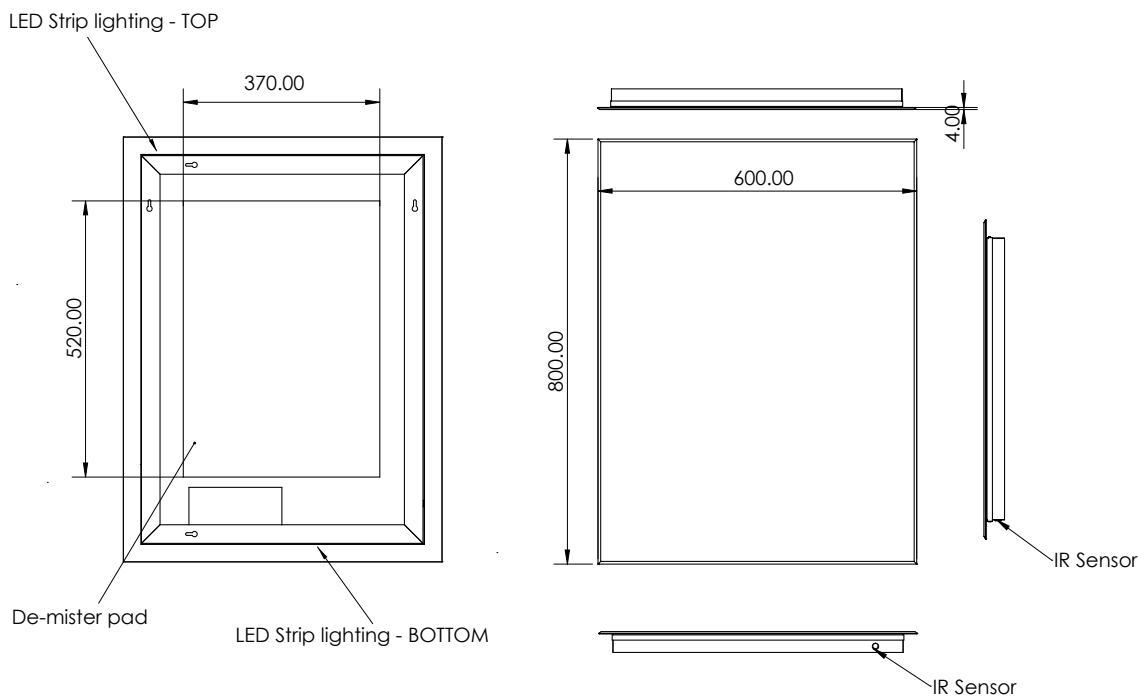

Aura 60

Art no. 79560600

Electrical Safety Information

HiB recommends that all electrical bathroom products should only be fitted by a suitably qualified, Part P registered electrician in accordance with current IEE regulations.

- Ensure mains power supply is switched off before starting installation.
- Before drilling, ensure there are no hidden cables or pipes in the wall.