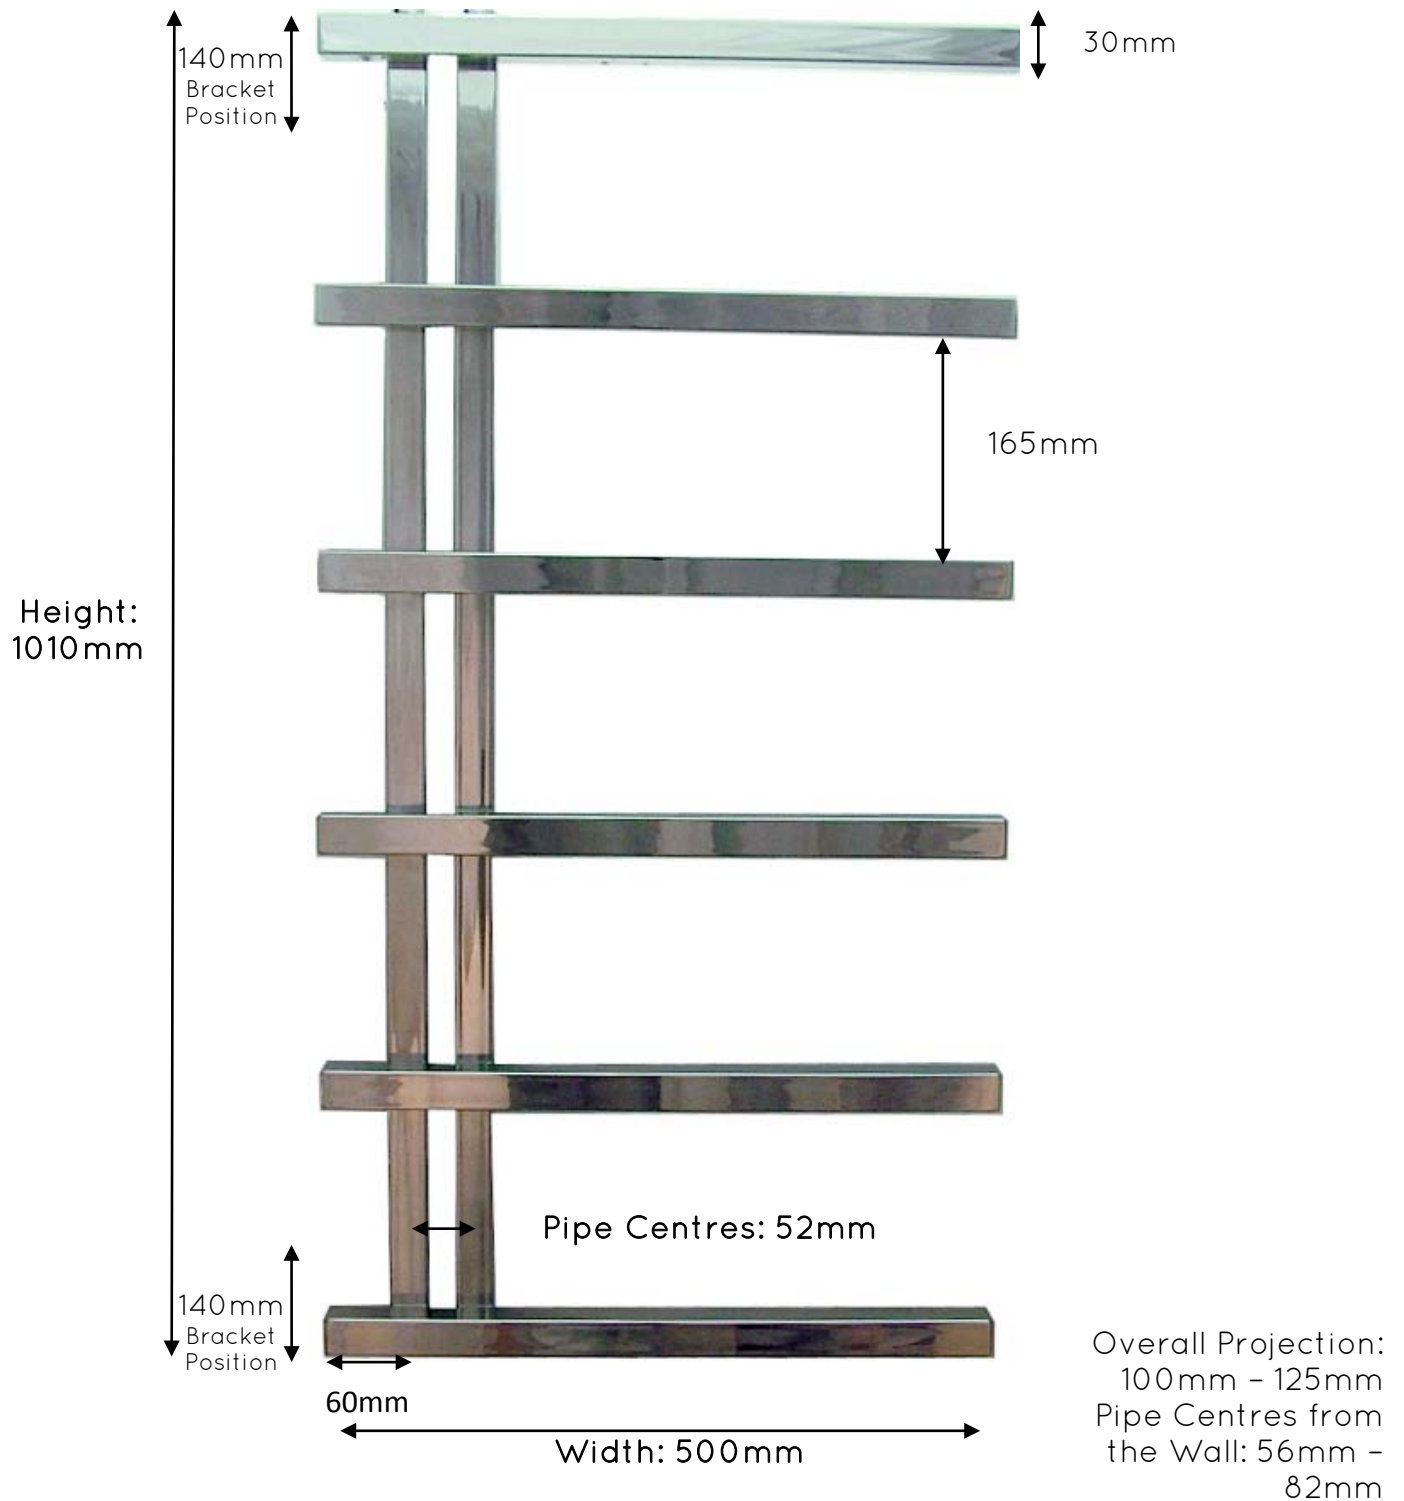

JIS EUROPE
100% STAINLESS STEEL

— EST 1997 —

HEATED TOWEL RAILS

Hickstead 1010mm x 500mm
Square Profile

JIS EUROPE
100% STAINLESS STEEL

EST 1997

HEATED TOWEL RAILS

Hickstead 1400mm x 500mm
Square Profile