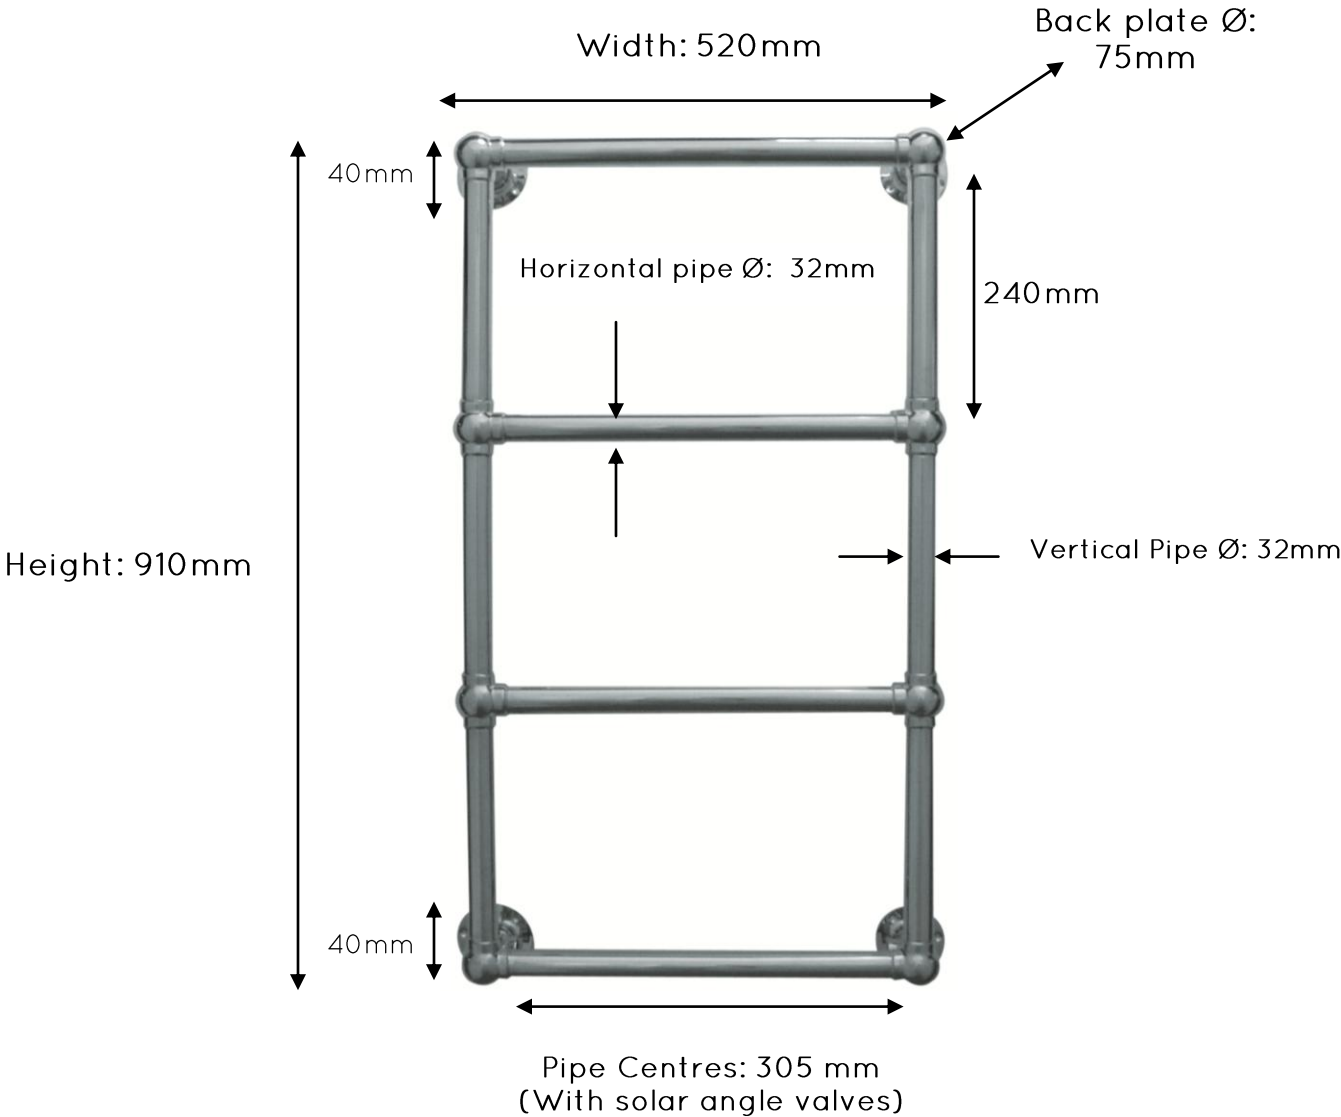

JIS EUROPE
100% STAINLESS STEEL
— EST 1997 —

HEATED TOWEL RAILS

Fletching 635mm x 520mm

Overall Projection: 150mm
Pipe Centres from the Wall: 50mm

JIS EUROPE
100% STAINLESS STEEL
— EST 1997 —

HEATED TOWEL RAILS

Fletching 910mm x 520mm

Overall Projection: 150mm
Pipe Centres from the Wall: 50mm

JIS EUROPE
100% STAINLESS STEEL
— EST 1997 —

HEATED TOWEL RAILS

Fletching 1185mm x 520mm

Overall Projection: 150mm
Pipe Centres from the Wall: 50mm