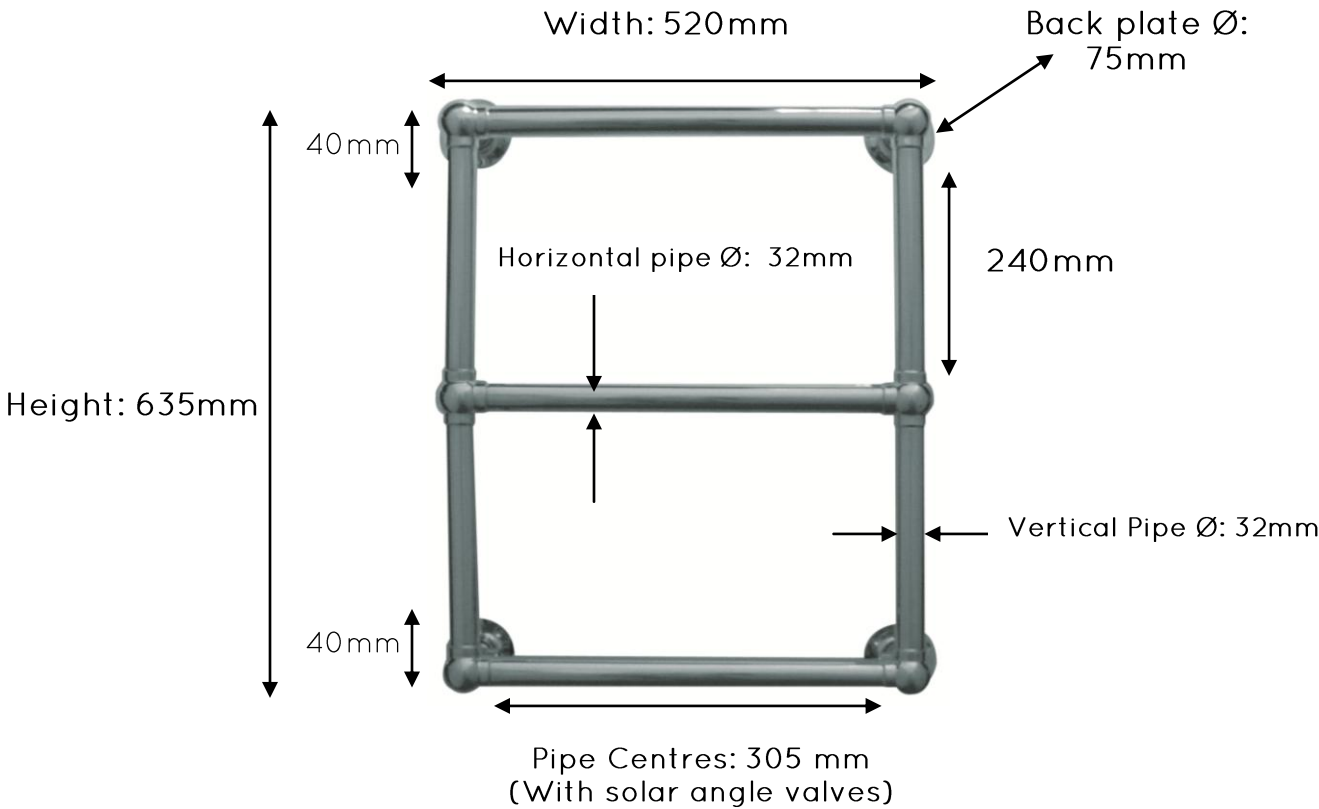

JIS EUROPE
100% STAINLESS STEEL
— EST 1997 —

HEATED TOWEL RAILS

Fletching 635mm x 520mm

Overall Projection: 150mm
Pipe Centres from the Wall: 50mm

JIS EUROPE
100% STAINLESS STEEL
— EST 1997 —

HEATED TOWEL RAILS

Fletching 910mm x 520mm

Overall Projection: 150mm
Pipe Centres from the Wall: 50mm

JIS EUROPE
100% STAINLESS STEEL
— EST 1997 —

HEATED TOWEL RAILS

Fletching 1185mm x 520mm

Overall Projection: 150mm
Pipe Centres from the Wall: 50mm