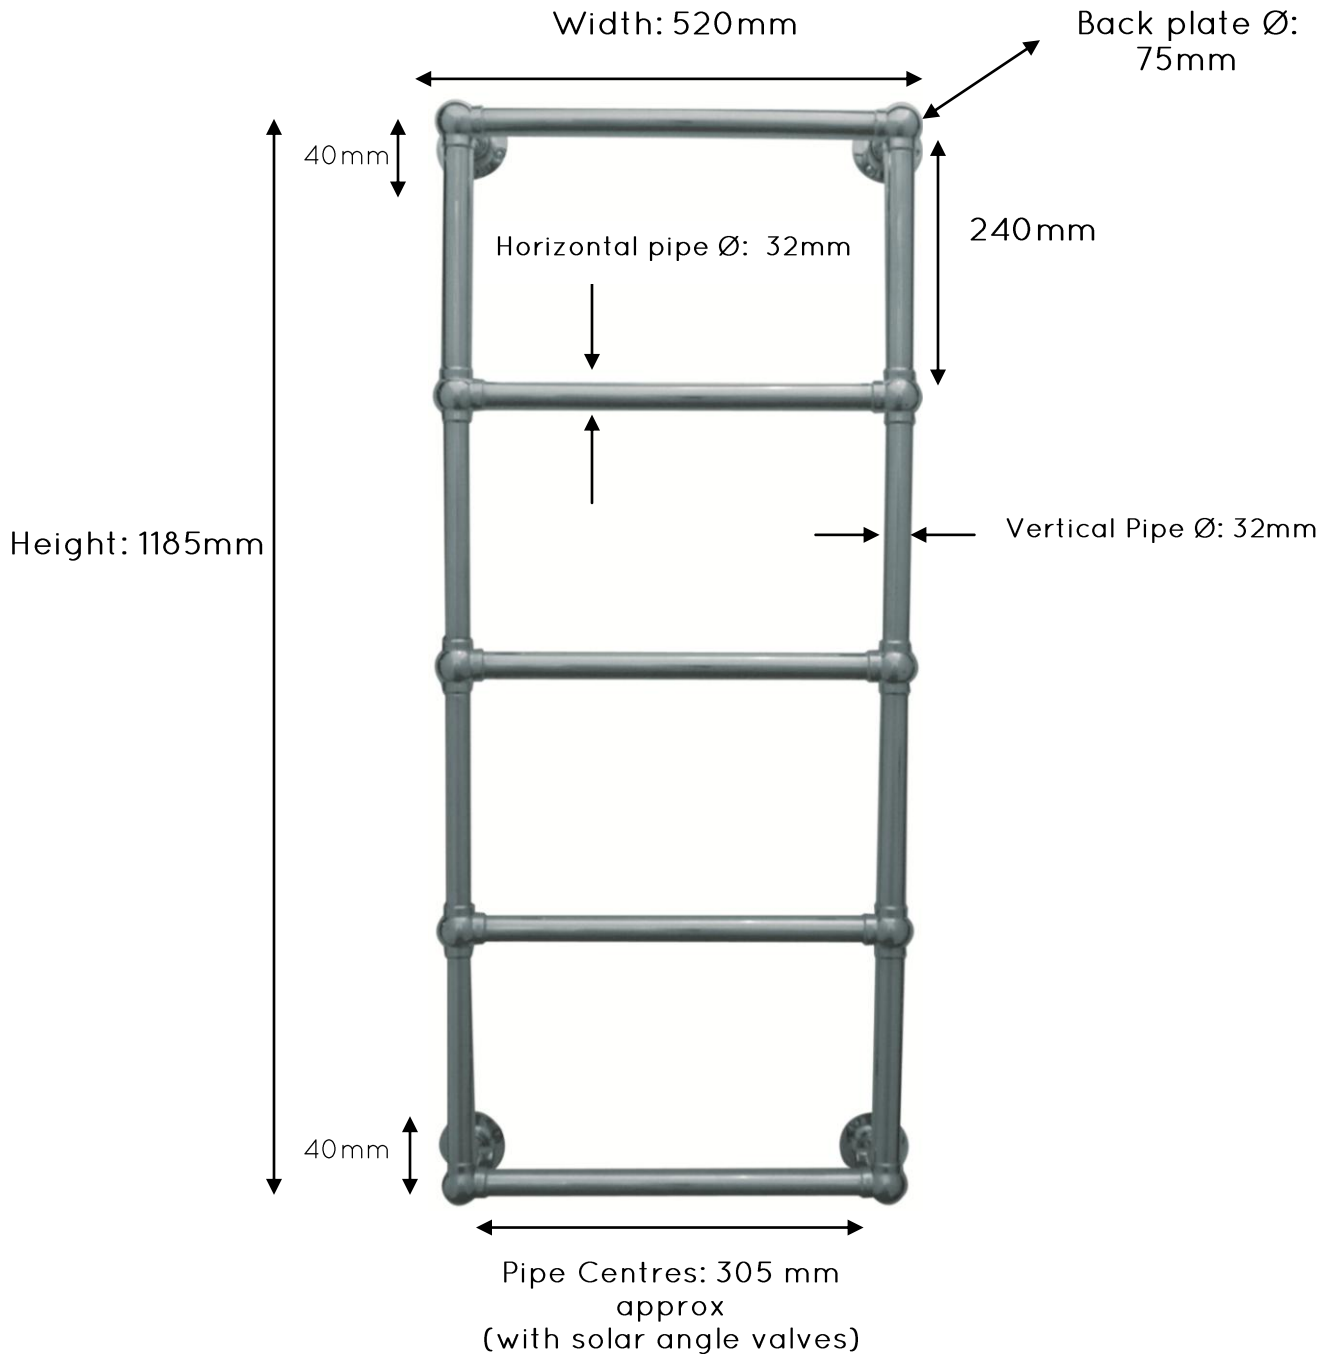

JIS EUROPE
100% STAINLESS STEEL
— EST 1997 —

HEATED TOWEL RAILS

Fletching 635mm x 520mm

Overall Projection: 150mm
Pipe Centres from the Wall: 50mm

JIS EUROPE
100% STAINLESS STEEL
— EST 1997 —

HEATED TOWEL RAILS

Fletching 910mm x 520mm

Overall Projection: 150mm
Pipe Centres from the Wall: 50mm

JIS EUROPE
100% STAINLESS STEEL
— EST 1997 —

HEATED TOWEL RAILS

Fletching 1185mm x 520mm

Overall Projection: 150mm
Pipe Centres from the Wall: 50mm