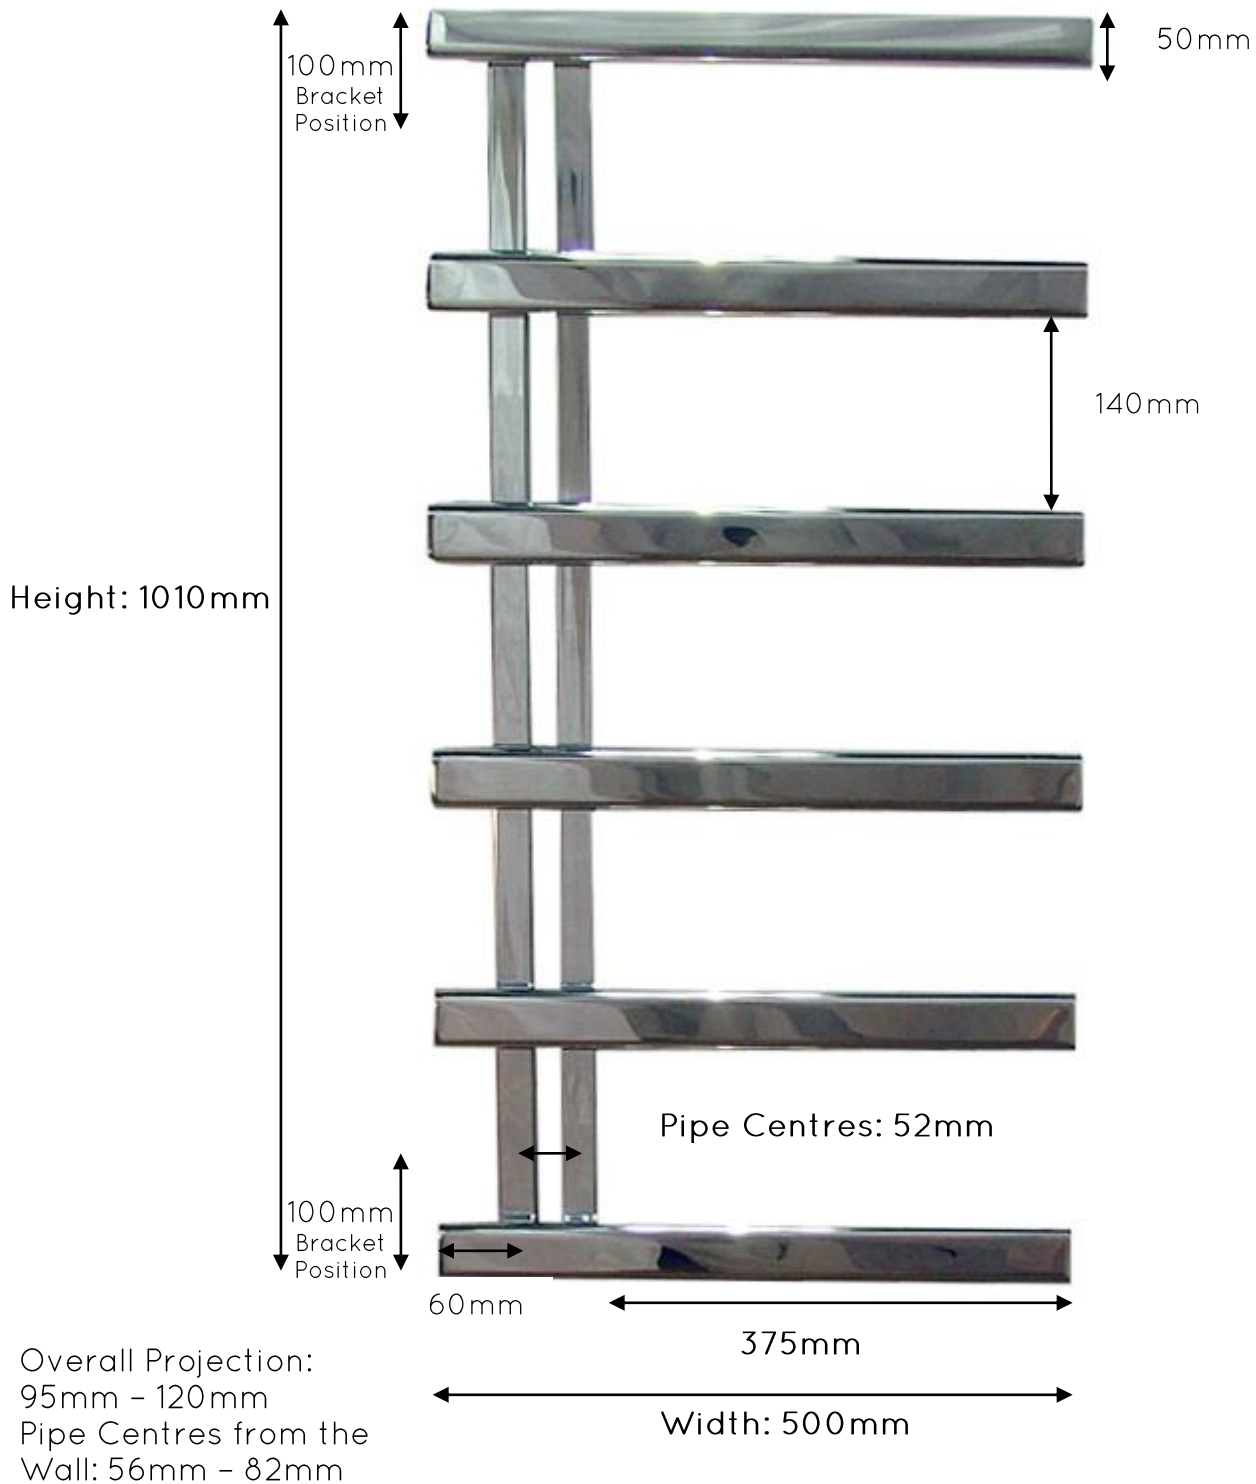

JIS EUROPE  
100% STAINLESS STEEL

EST 1997

HEATED TOWEL RAILS

Goodwood 1010mm x 500mm  
Oval Profile

JIS EUROPE  
100% STAINLESS STEEL  
— EST 1997 —

HEATED TOWEL RAILS

Goodwood 1400mm x 500mm  
Oval Profile