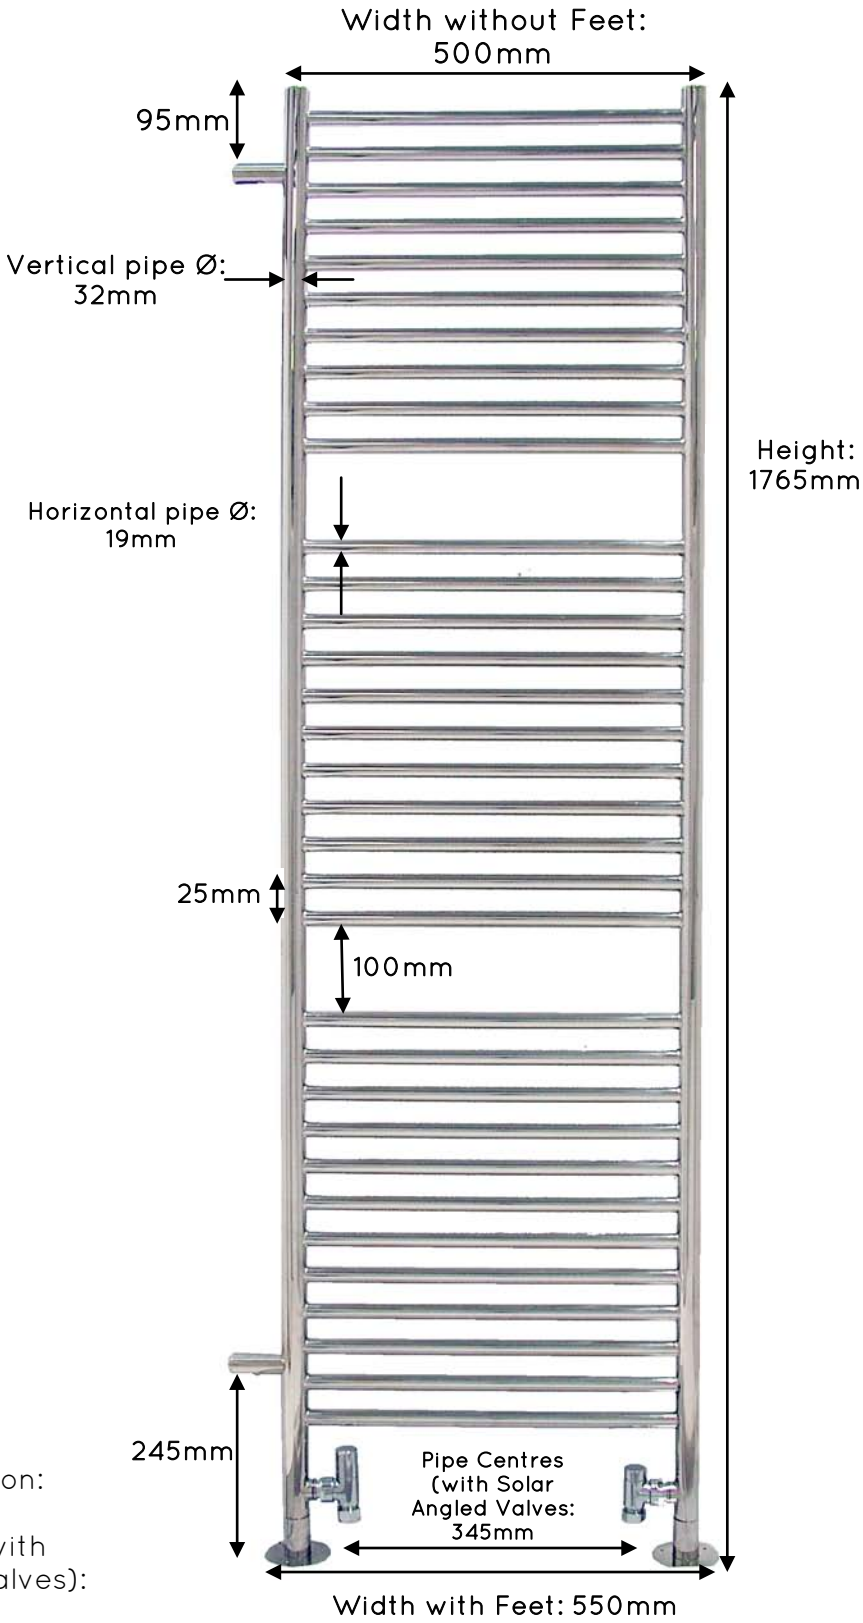

JIS EUROPE
100% STAINLESS STEEL
— EST 1997 —

HEATED TOWEL RAILS

Midhurst - Side Rail
1765mm x 500mm

Overall Projection:
560mm
Pipe Centres (with
Solar Angled Valves):
345mm