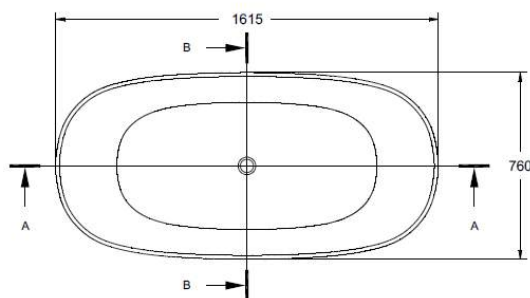

CODE: BAB078/BAB079

DESCRIPTION: Omnia Bath with Lip 1615x760mm

CATEGORY: Baths

PRODUCT DIMENSIONS			
Length (mm)	Width (mm)	Height (mm)	Nett Wgt Kg
1615	760	510	85

PACKAGING DIMENSIONS			
Length(mm)	Width (mm)	Height (mm)	Gross Wgt Kg
xxx	xxx	xxx	xxx

PACKAGING DATA			
Box Colour	Brown Cardboard Sleeve		
Box Qty	1	Label Colour	White Label
Label Size	100 X 50	Label Qty	2

OUTER BOX DIMENSIONS (If Applicable)			
Length (mm)	Width (mm)	Height (mm)	Gross Wgt Kg

PRODUCT DETAILS					
Country of Origin	South Africa	Certification	FSC	N/A	CE
Fitting Instruction	No	Material Colour Ref	European White		
Product Material	Cian Solid Surface	Displaced Capacity	95L		
Volume (Ltr)	170L	Waste Inc'	Waste Not Included		
Leg Set Inc'	Legset Not Required	Includes Grips	No Grips Supplied		
Drilled/Undrilled	Undrilled	No of Tapholes	None		
Embossed	No				
Anti-Slip	No				