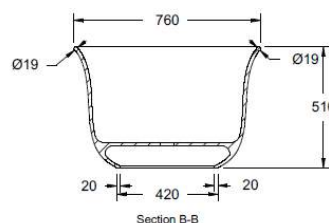

CODE: BAB078/BAB079

DESCRIPTION: Omnia Bath with Lip 1615x760mm

CATEGORY: Baths

PRODUCT DIMENSIONS			
Length (mm)	Width (mm)	Height (mm)	Nett Wgt Kg
1615	760	510	85

PACKAGING DIMENSIONS			
Length(mm)	Width (mm)	Height (mm)	Gross Wgt Kg
xxx	xxx	xxx	xxx

PACKAGING DATA			
Box Colour	Brown Cardboard Sleeve		
Box Qty	1	Label Colour	White Label
Label Size	100 X 50	Label Qty	2

OUTER BOX DIMENSIONS (If Applicable)			
Length (mm)	Width (mm)	Height (mm)	Gross Wgt Kg

PRODUCT DETAILS					
Country of Origin	South Africa	Certification	FSC	N/A	CE
Fitting Instruction	No	Material Colour Ref	European White		
Product Material	Cian Solid Surface	Displaced Capacity	95L		
Volume (Ltr)	170L	Waste Inc'	Waste Not Included		
Leg Set Inc'	Legset Not Required	Includes Grips	No Grips Supplied		
Drilled/Undrilled	Undrilled	No of Tapholes	None		
Embossed	No				
Anti-Slip	No				