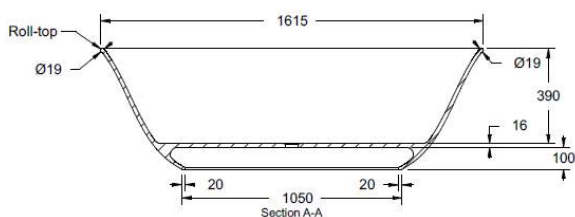

CODE: BAB078/BAB079

DESCRIPTION: Omnia Bath with Lip 1615x760mm

CATEGORY: Baths

PRODUCT DIMENSIONS			
Length (mm)	Width (mm)	Height (mm)	Nett Wgt Kg
1615	760	510	85

PACKAGING DIMENSIONS			
Length(mm)	Width (mm)	Height (mm)	Gross Wgt Kg
xxx	xxx	xxx	xxx

PACKAGING DATA			
Box Colour	Brown Cardboard Sleeve		
Box Qty	1	Label Colour	White Label
Label Size	100 X 50	Label Qty	2

OUTER BOX DIMENSIONS (If Applicable)			
Length (mm)	Width (mm)	Height (mm)	Gross Wgt Kg

PRODUCT DETAILS					
Country of Origin	South Africa	Certification	FSC	N/A	CE
Fitting Instruction	No	Material Colour Ref	European White		
Product Material	Cian Solid Surface	Displaced Capacity	95L		
Volume (Ltr)	170L	Waste Inc'	Waste Not Included		
Leg Set Inc'	Legset Not Required	Includes Grips	No Grips Supplied		
Drilled/Undrilled	Undrilled	No of Tapholes	None		
Embossed	No				
Anti-Slip	No				