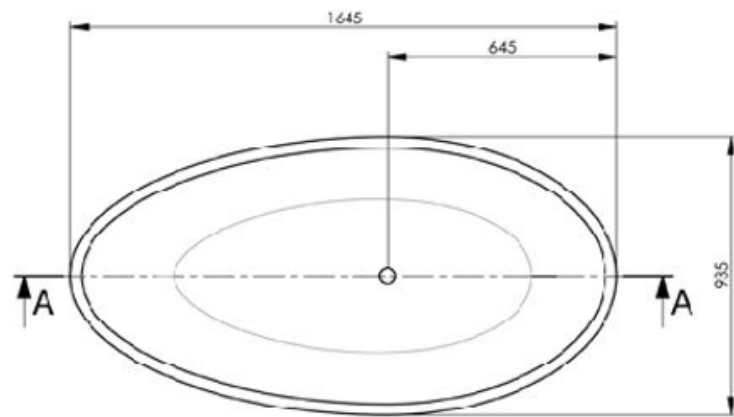

CIAN SOLID SURFACE

GIO

The spacious Gio bath is the archetypal egg-shaped bath with a huge bathing area. Cast in gloss white Cian® it features a built in overflow that is hidden seamlessly within the bath for a smooth, contemporary finish.

The Gio bath comes with a push down waste in chrome.

Code BAB062

Specifications

Material	Cian® Solid Surface
Height	535mm
Length	1645mm
Width	935mm
Capacity	180 ltrs
Dry Weight	94 Kg
Finish	Gloss White

C I A N ® S O L I D S U R F A C E

Basin:

Material	Cian® Solid Surface
Height	145mm
Length	575mm
Width	345mm
Finish	Gloss White