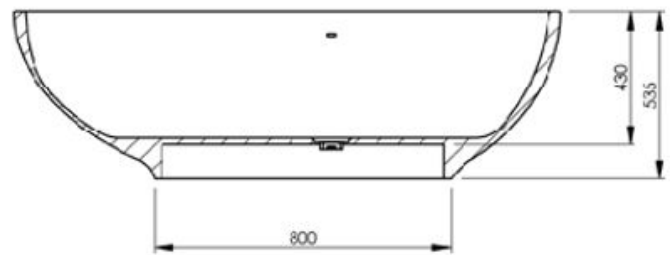

The Gio bath comes with a push down waste in chrome.

Code BAB062

Specifications

Material	Cian® Solid Surface
Height	535mm
Length	1645mm
Width	935mm
Capacity	180 ltrs
Dry Weight	94 Kg
Finish	Gloss White

C I A N ® S O L I D S U R F A C E

GIO BASIN

Code BAB110

Push down waste for basin

Code WAS220

Important

- 1) There is sufficient void under this bath to accommodate a low level trap and waste pipe work.
- 2) If it is necessary to bring waste pipe work out above the floor please seek advice from BC Designs prior to installation.
- 3) This bath has an overflow built into the body of the bath.
- 4) It is **not** possible to fit an overflow filler to this bath.

Basin:

Material	Cian® Solid Surface
Height	145mm
Length	575mm
Width	345mm
Finish	Gloss White